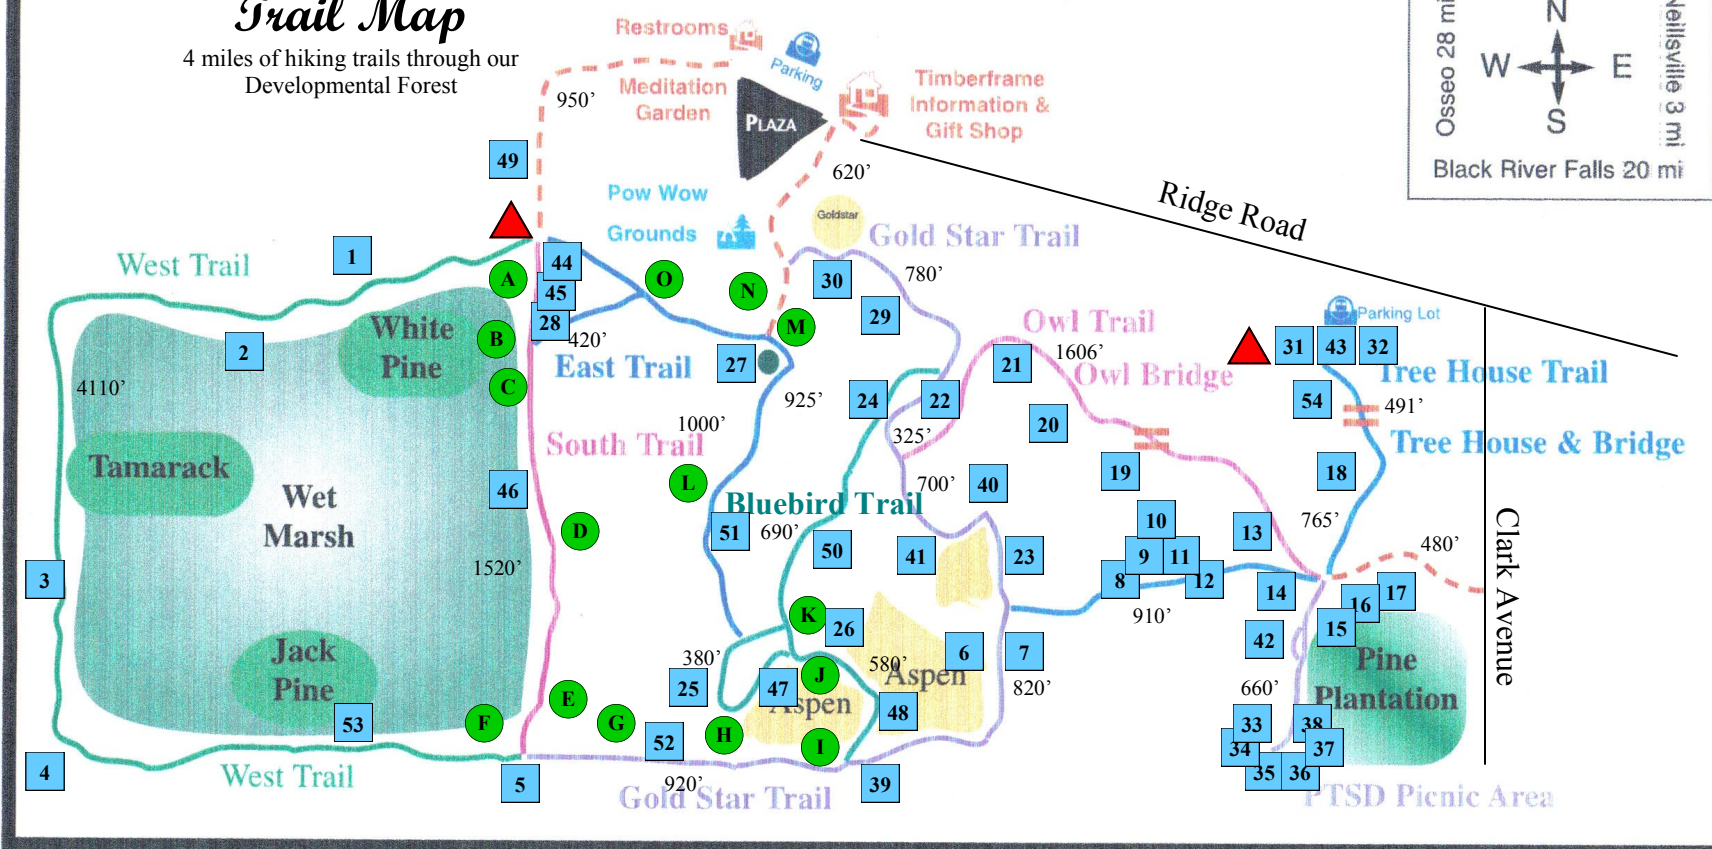

Trail Map

4 miles of hiking trails through our Developmental Forest

Owen-Withee 24 mi.
 Osseo 28 mi
 Neilsville 3 mi
 Black River Falls 20 mi

<u>Trail</u>	<u>Length</u>	<u>Educational Developmental Forest Tour</u>	
West Trail	4110 feet	A. Green Ash	H. Red Maple
South Trail	3090 feet	B. White Oak	I. Bitternut Hickory
East Trail	1800 feet	C. Rock Wall	J. Aspen
Gold Star Trail	3525 feet	D. Swamp White Oak	K. Creek
Treehouse Trail	1610 feet	E. Black Ash	L. Red Oak
Owl Trail	1606 feet	F. Tag Alder	M. Cottonwood
PTSD Trail	660 feet	G. Lowland Grass Area	N. White Birch
Bluebird Trail	690 feet		O. White Pine

■ Benches ▲ You are Here

The High Ground

PO Box 457 • Neillsville, WI 54456 • 715-743-4224 • FAX 715-743-4228
E-mail: highgrnd@tds.net Web Site: www.thehighground.org

Welcome

Whether you saunter or power walk your way along our 4 miles of trails, you will come away lighter in spirit. The park's forest provides for a wide variety of vegetation and landscape. On the west side, wet marsh prevails with hundreds of cattails and brightly colored water flowers in season. As you move eastward, the land rises and turns into rolling slopes with much different vegetation. Tamarack, white pine and jack pine thrive on the East; maple, ash, bitternut, spruce, and oak thrive on the west. We even have a lone cottonwood that according to a local DNR representative, has no business being here. Benches, the small squares on the map, abound for those who came with the intention of an enjoyable lunch, writing letters, reading a book, or spending time in contemplation. You may even encounter our resident deer family. They particularly enjoy the area around Owl Bridge and the Gold Star.